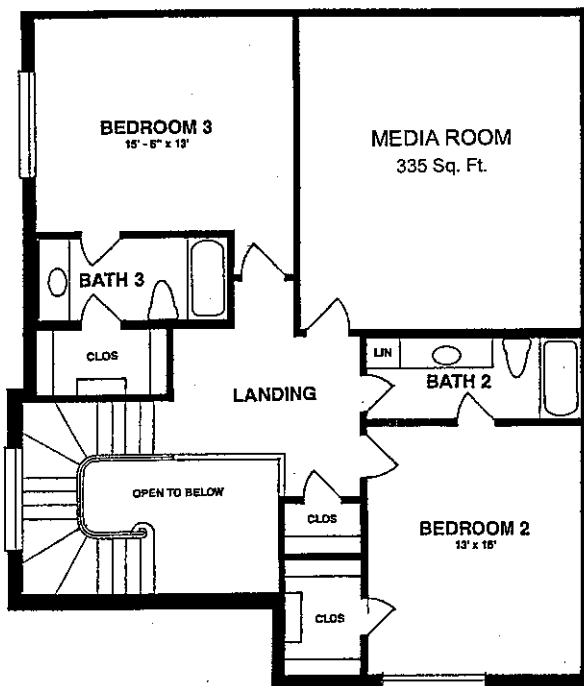

Normandy

ESTATES

TOWNHOMES

6816 Francesca Lane

SECOND FLOOR

FIRST FLOOR

DESIGN 1, ALT. 1

Three bedrooms, three & half baths, media room.

1 st Floor Living Area	1,559 SF
2 nd Floor Living Area	1,199 SF
*Total Living Area	2,758 SF

* Square foot listed is approximate

Hawkins-Welwood

HOMES, L. P.

Lynn Urban Mobile: (214) 226-1780
 Email: lynnu@hwhomes.com
 Tel: (972) 931-1006 • Fax: (972) 931-5156
 www.HWHomes.com