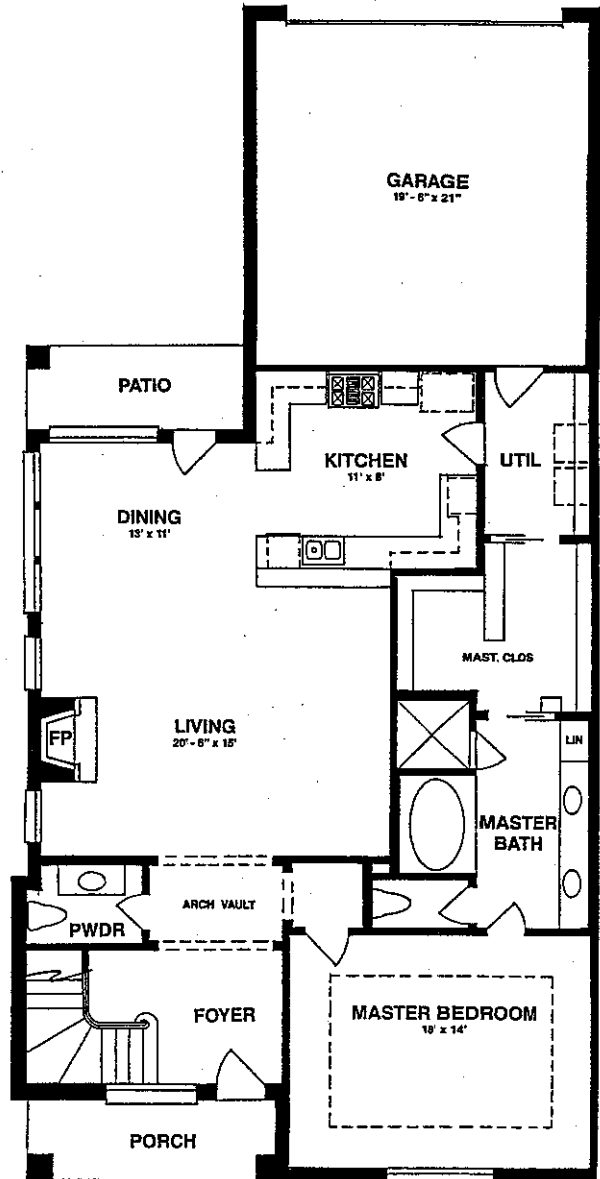

Normandy

ESTATES

TOWNHOMES

6816 Francesca Lane

SECOND FLOOR

FIRST FLOOR

DESIGN 1, ALT. 1

Three bedrooms, three & half baths, media room.

1 st Floor Living Area	1,559 SF
2 nd Floor Living Area	1,199 SF
*Total Living Area	2,758 SF

* Square foot listed is approximate

Hawkins-Welwood

HOMES, L. P.

Lynn Urban Mobile: (214) 226-1780
 Email: lynnu@hwhomes.com
 Tel: (972) 931-1006 • Fax: (972) 931-5156
 www.HWHomes.com