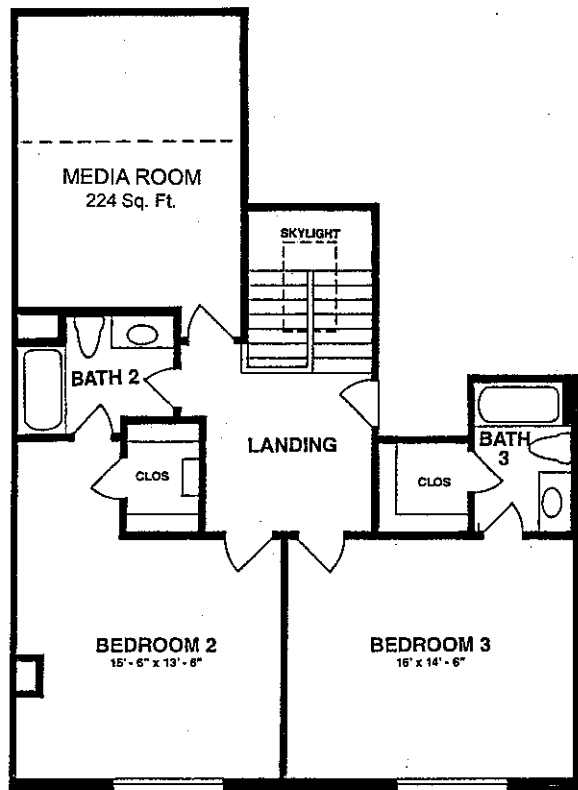

Normandy

ESTATES

TOWNHOMES

6812 Francesca Lane

SECOND FLOOR

FIRST FLOOR

DESIGN 2

Three bedrooms, three & half baths, media room.

1 st Floor Living Area	1,436 SF
2 nd Floor Living Area	1068 SF
*Total Living Area	2,504 SF

* Square foot listed is approximate

Hawkins-Welwood

HOMES, L. P.

Lynn Urban Mobile: (214) 226-1780

Email: lynnu@hwhomes.com