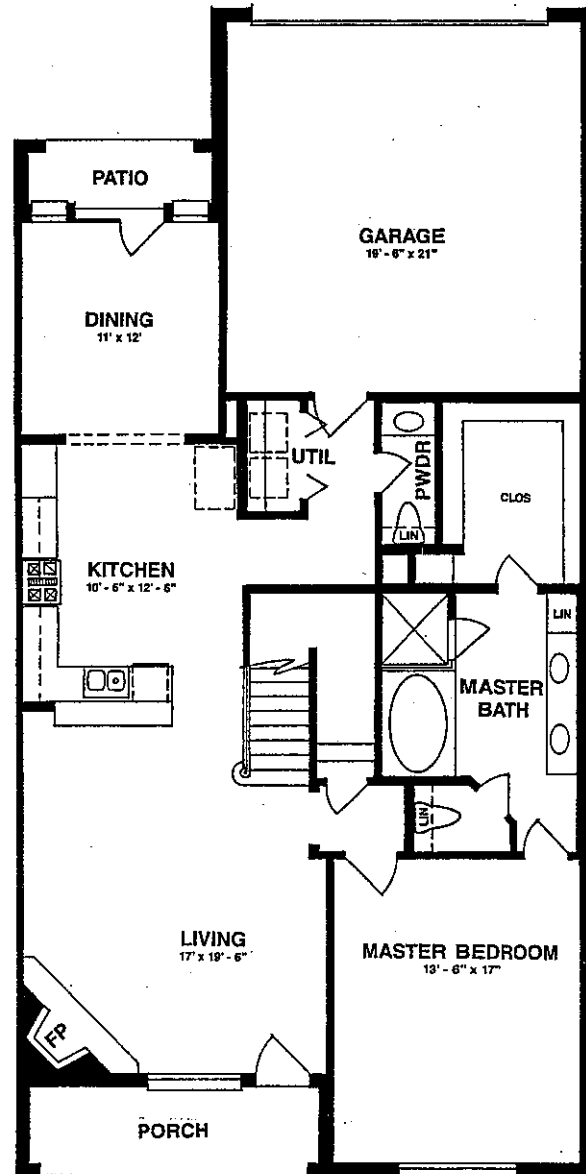

Normandy

ESTATES

TOWNHOMES

6812 Francesca Lane

SECOND FLOOR

FIRST FLOOR

DESIGN 2

Three bedrooms, three & half baths, media room.

1 st Floor Living Area	1,436 SF
2 nd Floor Living Area	1068 SF
*Total Living Area	2,504 SF

* Square foot listed is approximate

Hawkins-Welwood

HOMES, L. P.

Lynn Urban Mobile: (214) 226-1780

Email: lynnu@hwhomes.com