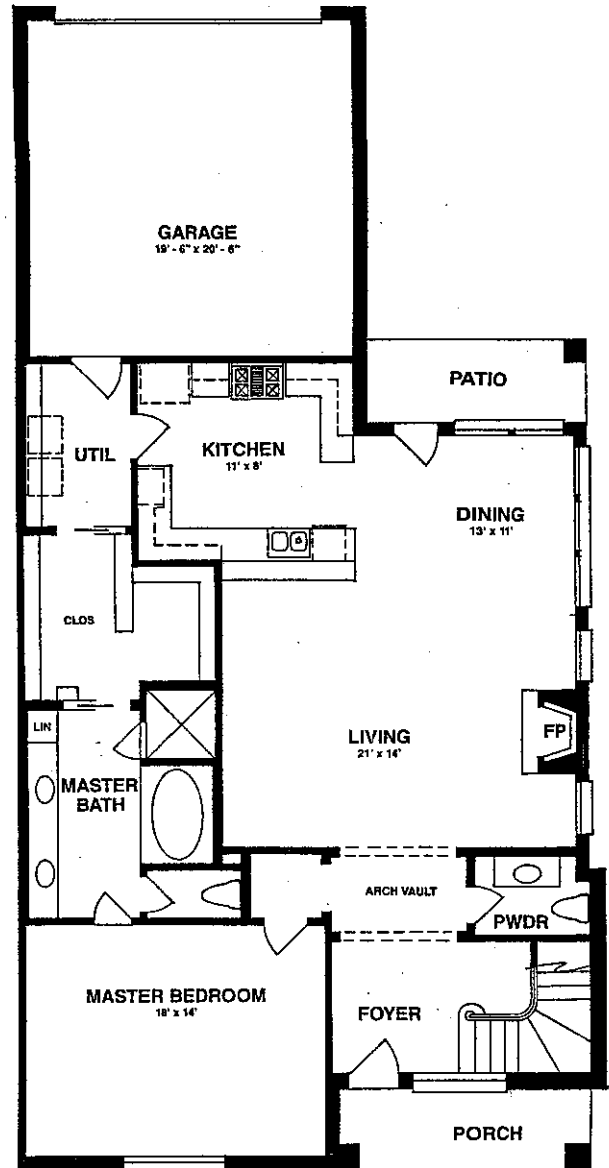

Normandy

ESTATES

TOWNHOMES

6808 Francesca Lane

SECOND FLOOR

FIRST FLOOR

DESIGN 1

Three bedrooms, three & half baths, media room.

1 st Floor Living Area	1,559 SF
2 nd Floor Living Area	1,147 SF
* Total Living Area	2,706 SF

* Square foot listed is approximate

Hawkins-Welwood

HOMES, L. P.

Lynn Urban Mobile: (214) 226-1780

Email: lynnu@hwhomes.com