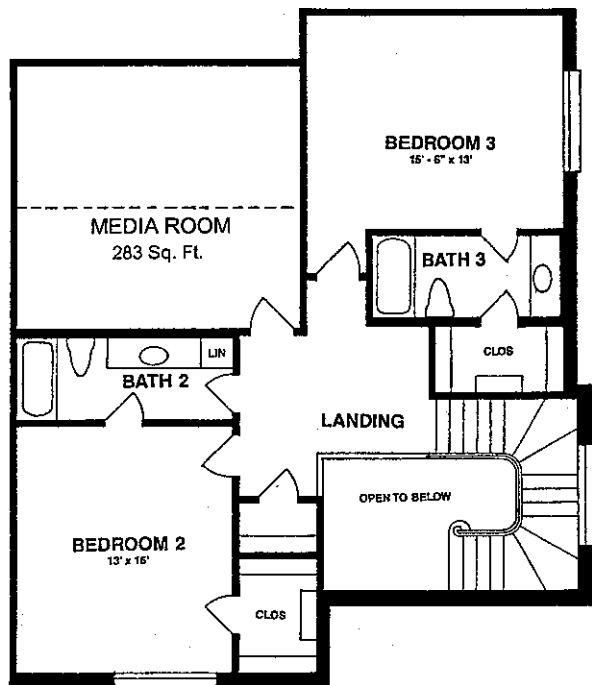

Normandy

ESTATES

TOWNHOMES

6808 Francesca Lane

SECOND FLOOR

FIRST FLOOR

DESIGN 1

Three bedrooms, three & half baths, media room.

1 st Floor Living Area	1,559 SF
2 nd Floor Living Area	1,147 SF
* Total Living Area	2,706 SF

* Square foot listed is approximate

Hawkins-Welwood

HOMES, L. P.

Lynn Urban Mobile: (214) 226-1780

Email: lynnu@hwhomes.com